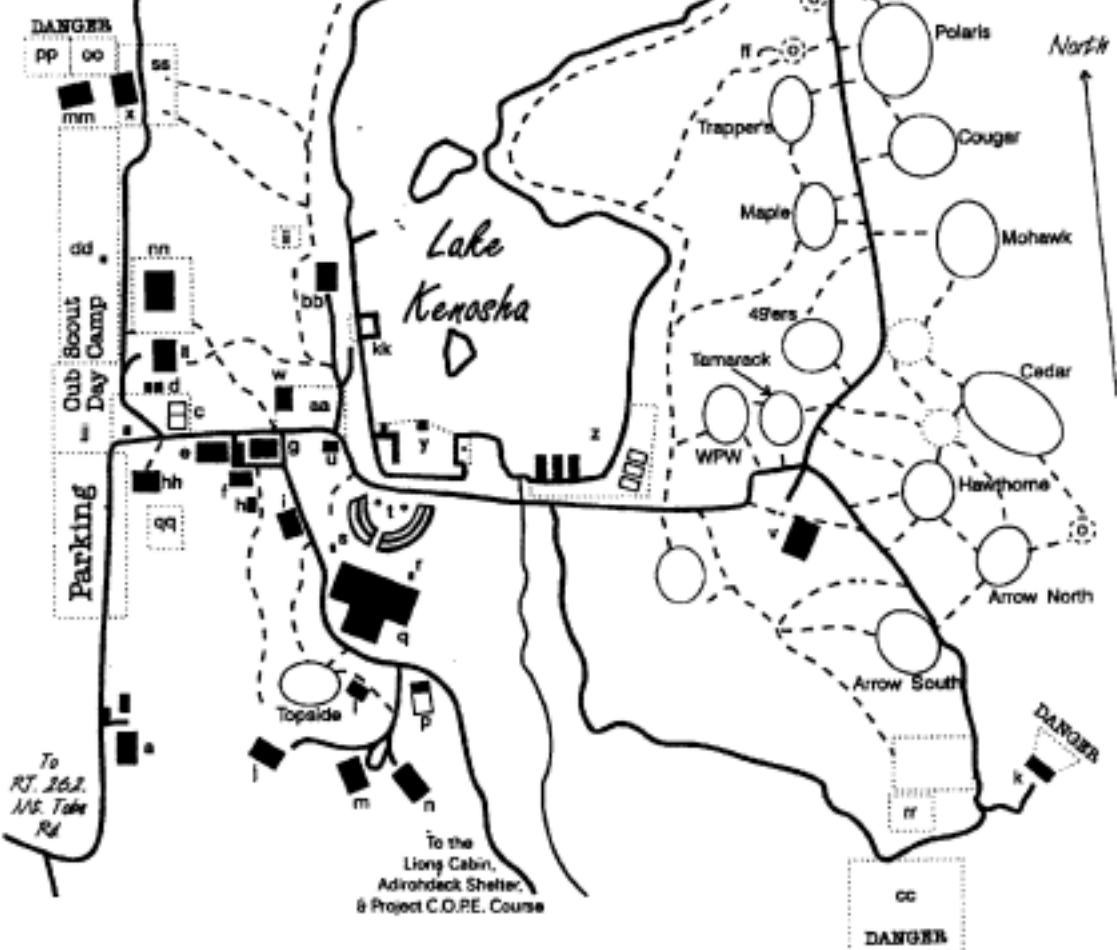

To
Lost Lake

1998 Camp Mattatuck Program Guide

Camp Mattatuck
Central Area
221 Mt. Tobe Road
Plymouth, CT 06782
(860) 283-9577

North

To
RT. 262
1/2 M. Tobe
Rd

To the
Lion's Cabin,
Adirondack Shelter,
& Project C.O.P.E. Course

cc
DANGER